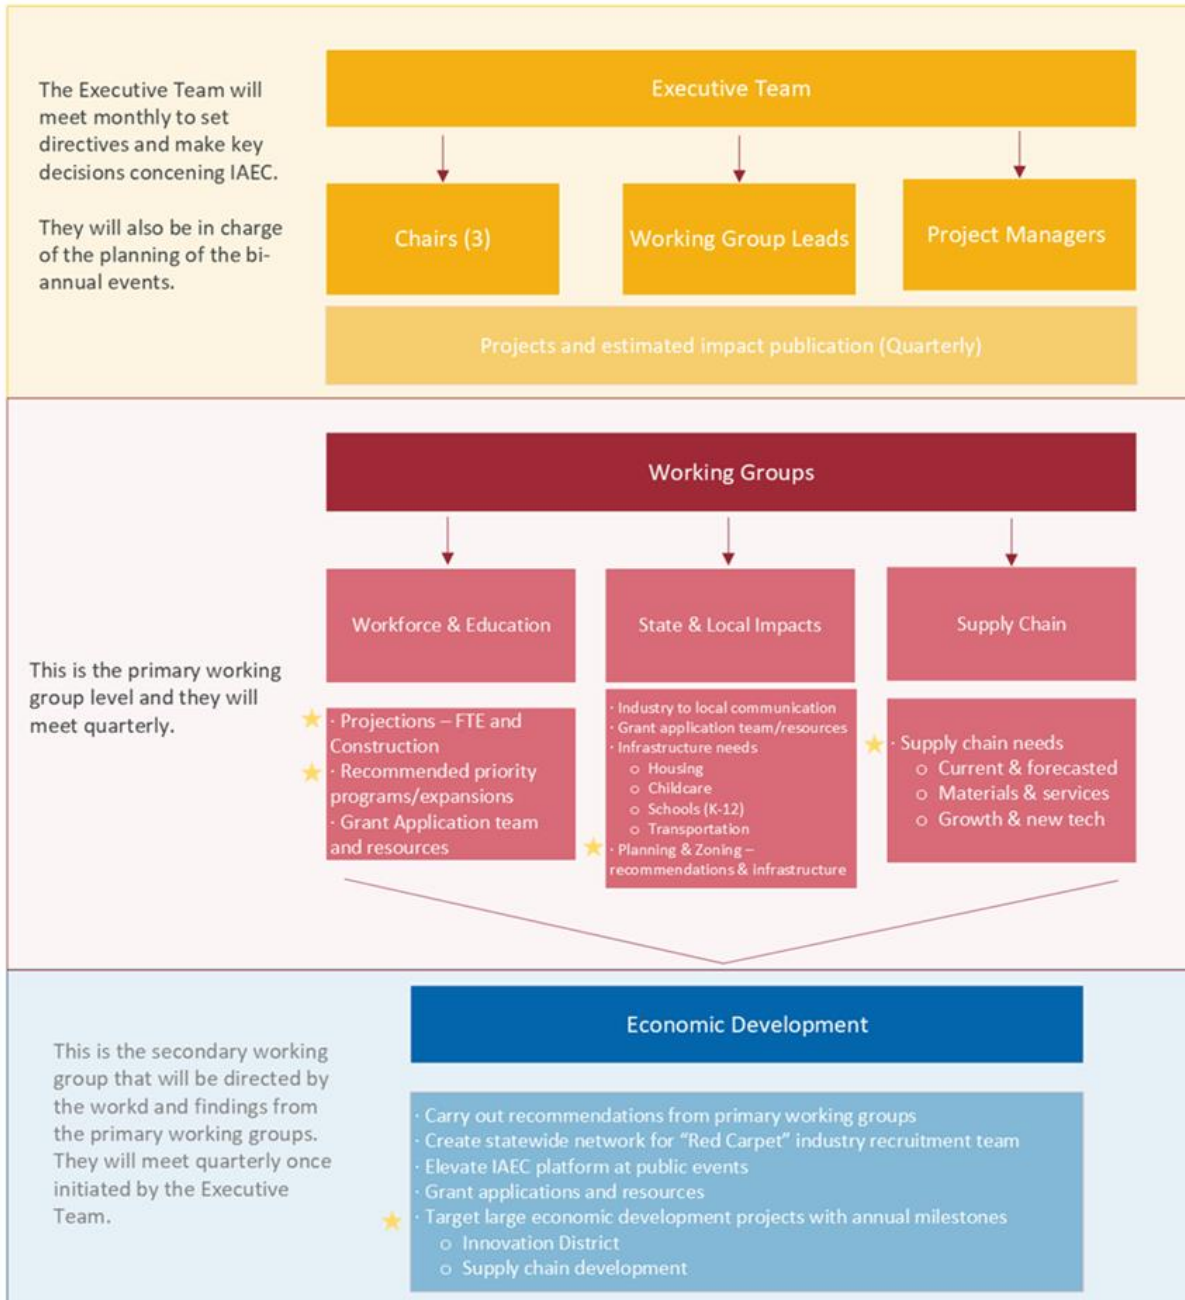

# Idaho Advanced Energy Consortium

Dana Kirkham, Director Strategic Initiatives, IEC

Hope Morrow, Resident Labor Economist, INL

January 25, 2023

# Consortium Purpose

- Convene Regional Advanced Energy Industry Stakeholders
  - Clean Energy = Nuclear, Solar, Wind, Battery, Hydroelectric, Hydrogen
  - Construction, Suppliers, Transportation, Manufacturing, Government, Education, Communities
- Alignment around priorities and pipeline development
- Deliverables to quantify needs and inform strategies
- Third-party advocacy

# Structure

★ Indicates annual publication associated with item.

# Outcomes & Deliverables

- Annual project report
- Workforce estimates
- Grant application
- White paper analysis
- Annual delegation visit
- Community education
- Regional conference
- Align priorities/projects
- Infrastructure needs/impacts
- Supply chain needs
- Single resource for Advanced Energy